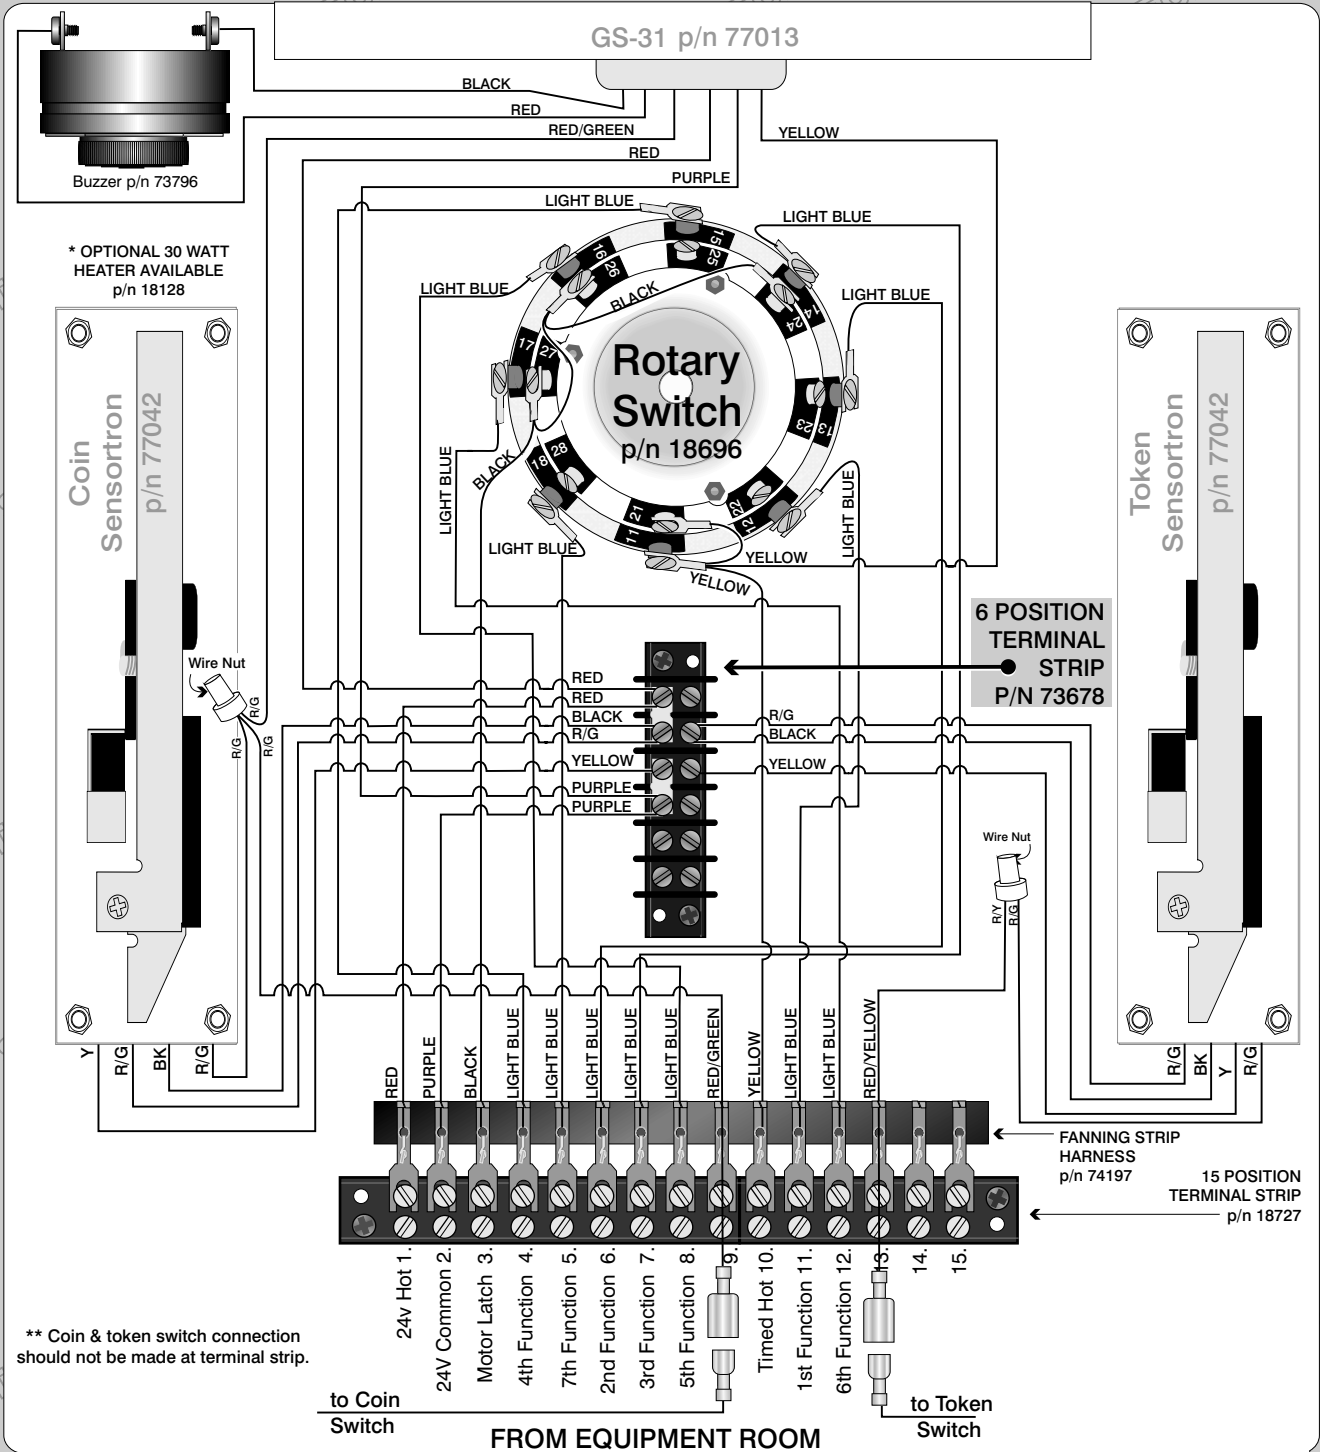

## ULTIMATE METERBOX DOOR WIRING WITH 8 POSITION ROTARY SWITCH (For all units manufactured after Nov. 1 2002)

\*\* Coin & token switch connections should not be made at terminal strip.

view from back of door

## ULTIMATE METERBOX DOOR WIRING WITH 8 POSITION ROTARY SWITCH AND DUAL SENSORTRONS (For all units manufactured after Nov. 1 2002)

view from back of door