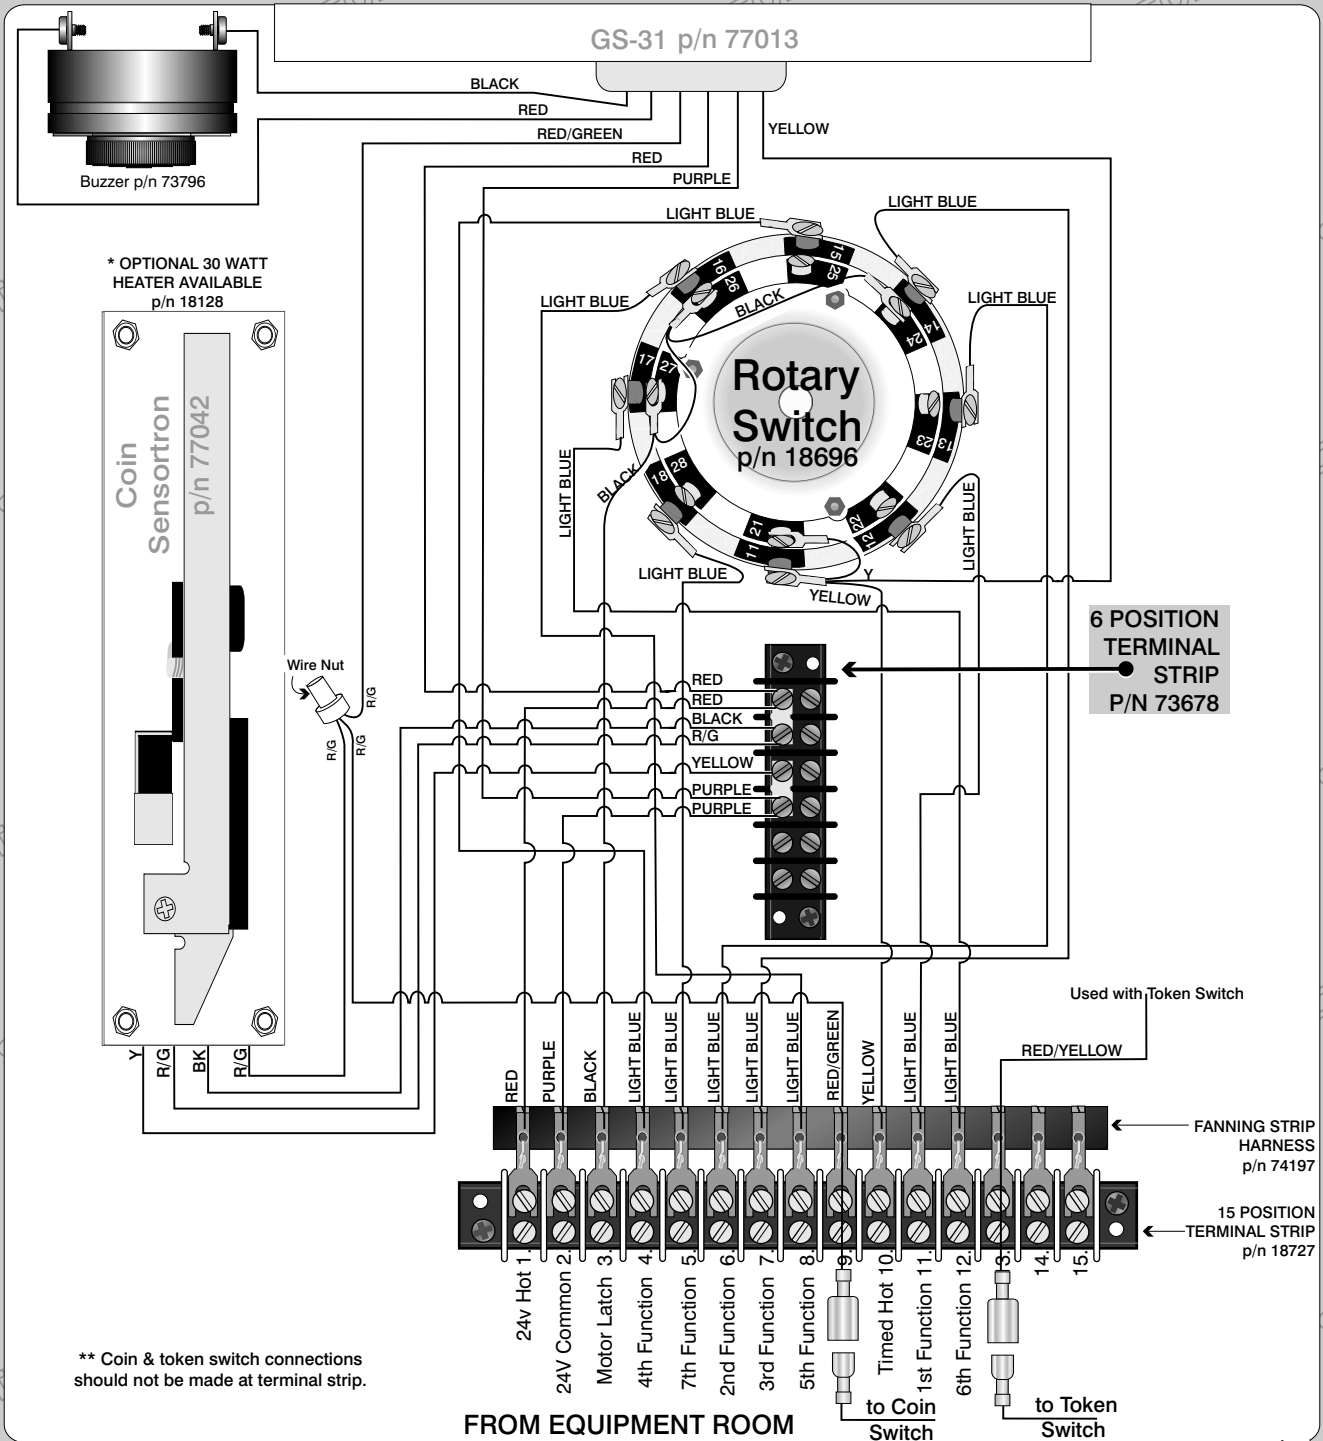

## ULTIMATE METERBOX DOOR WIRING WITH 8 POSITION ROTARY SWITCH (For all units manufactured after Nov. 1 2002)

\*\* Coin & token switch connections should not be made at terminal strip.

view from back of door

## ULTIMATE METERBOX DOOR WIRING WITH 8 POSITION ROTARY SWITCH AND DUAL SENSORTRONS (For all units manufactured after Nov. 1 2002)

view from back of door